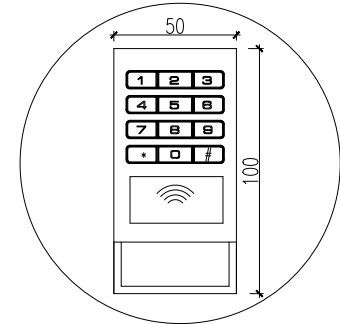

PLAN (Z TYPE LOCKER WITH HPL STAND)

Z TYPE LOCKER - SET OF 3 2-TIER = 3 NOS
 SET OF 2 2-TIER = 2 NOS
 (3 X 2) 3 = 18 LOCKERS
 (2 X 2) 2 = 8 LOCKERS
 TOTAL QTY = 26 LOCKERS

MALE TOILET

FEMALE TOILET

PLAN (Z TYPE LOCKER WITH STAND)

INTERNAL ELEVATION

FRONT ELEVATION

SIDE ELEVATION

SPOT DETAILS

DETAIL AT "C"

DETAIL AT "D"

DOOR CONCEALED HINGES

DIGITAL NUMBER LOCK

ENGRAVED NUMBERING DETAILS