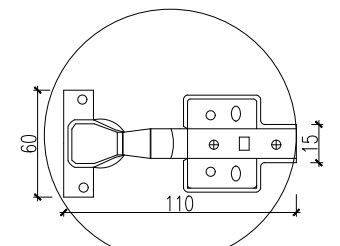

PLAN (Z TYPE LOCKER WITH HPL STAND)

Z TYPE LOCKER - SET OF 3 2-TIER = 3 NOS
 SET OF 2 2-TIER = 2 NOS
 (3 X 2) 3 = 18 LOCKERS
 (2 X 2) 2 = 8 LOCKERS
 TOTAL QTY = 26 LOCKERS

MALE TOILET

FEMALE TOILET

PLAN (Z TYPE LOCKER WITH STAND)

INTERNAL ELEVATION

FRONT ELEVATION

SIDE ELEVATION

SPOT DETAILS

DETAIL AT "C"

DETAIL AT "D"

DOOR CONCEALED HINGES

DIGITAL NUMBER LOCK

ENGRAVED NUMBERING DETAILS