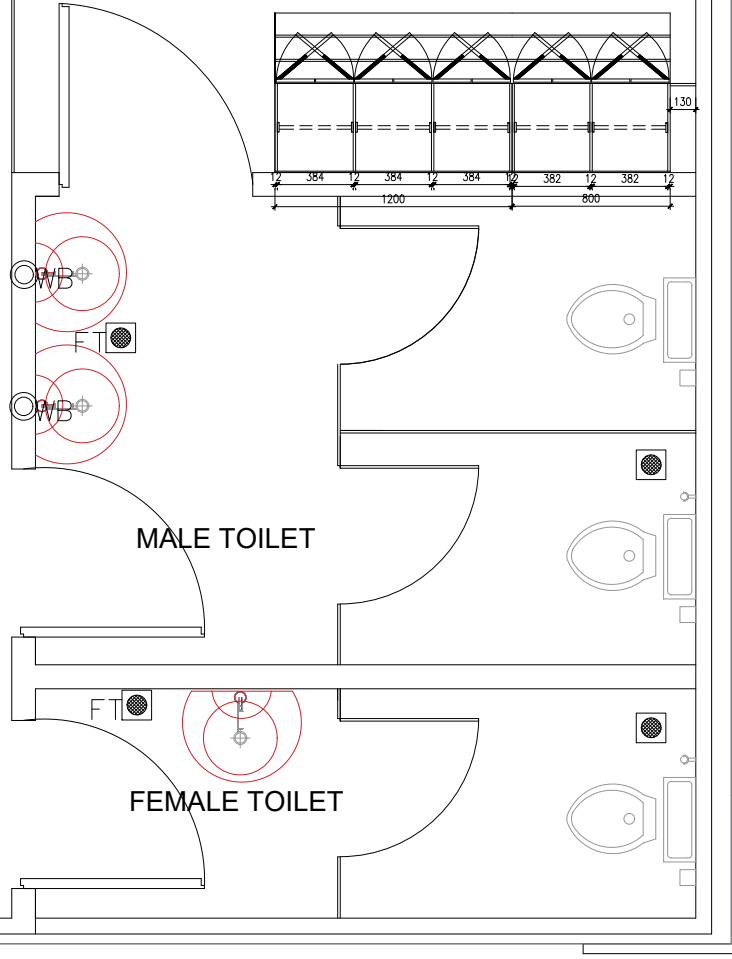

PLAN (Z TYPE LOCKER WITH HPL STAND)

Z TYPE LOCKER - SET OF 3 2-TIER = 3 NOS
 SET OF 2 2-TIER = 2 NOS
 (3 X 2) 3 = 18 LOCKERS
 (2 X 2) 2 = 8 LOCKERS
 TOTAL QTY = 26 LOCKERS

MALE TOILET

FEMALE TOILET

PLAN (Z TYPE LOCKER WITH STAND)

INTERNAL ELEVATION

FRONT ELEVATION

SIDE ELEVATION

SPOT DETAILS

DETAIL AT "C"

DETAIL AT "D"

DOOR CONCEALED HINGES

DIGITAL NUMBER LOCK

ENGRAVED NUMBERING DETAILS