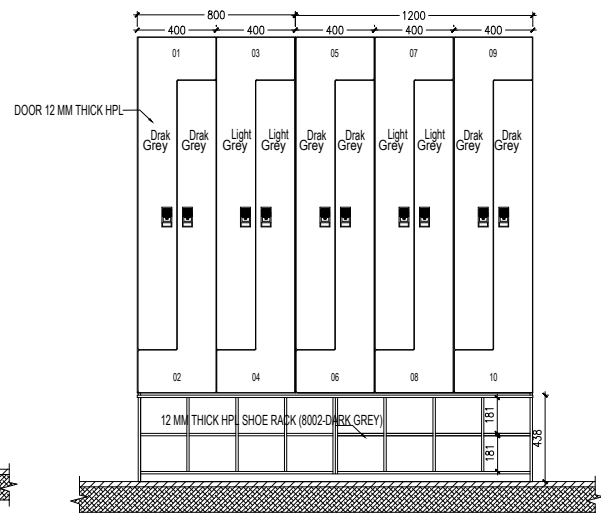

PLAN (Z TYPE LOCKER WITH HPL STAND)

Z TYPE LOCKER - SET OF 3 2-TIER = 3 NOS
 SET OF 2 2-TIER = 2 NOS
 (3 X 2) 3 = 18 LOCKERS
 (2 X 2) 2 = 8 LOCKERS
 TOTAL QTY = 26 LOCKERS

MALE TOILET

FEMALE TOILET

PLAN (Z TYPE LOCKER WITH STAND)

INTERNAL ELEVATION

FRONT ELEVATION

SIDE ELEVATION

SPOT DETAILS

DETAIL AT "C"

DETAIL AT "D"

DOOR CONCEALED HINGES

DIGITAL NUMBER LOCK

ENGRAVED NUMBERING DETAILS