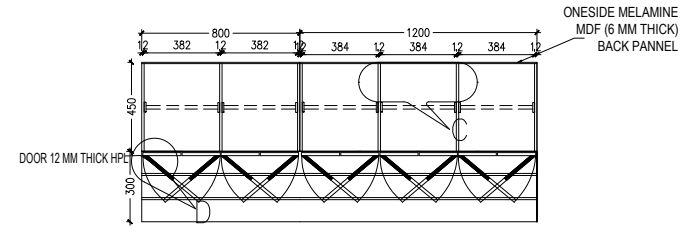

PLAN (Z TYPE LOCKER WITH HPL STAND)

Z TYPE LOCKER - SET OF 3 2-TIER = 3 NOS
 SET OF 2 2-TIER = 2 NOS
 (3 X 2) 3 = 18 LOCKERS
 (2 X 2) 2 = 8 LOCKERS
 TOTAL QTY = 26 LOCKERS

MALE TOILET

FEMALE TOILET

PLAN (Z TYPE LOCKER WITH STAND)

INTERNAL ELEVATION

FRONT ELEVATION

SIDE ELEVATION

SPOT DETAILS

DETAIL AT "C"

DETAIL AT "D"

DOOR CONCEALED HINGES

DIGITAL NUMBER LOCK