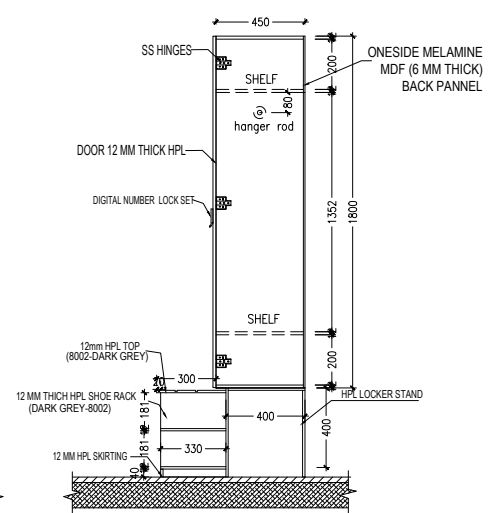

PLAN (Z TYPE LOCKER WITH HPL STAND)

Z TYPE LOCKER - SET OF 3 2-TIER = 3 NOS
 SET OF 2 2-TIER = 2 NOS
 (3 X 2) 3 = 18 LOCKERS
 (2 X 2) 2 = 8 LOCKERS
 TOTAL QTY = 26 LOCKERS

MALE TOILET

FEMALE TOILET

PLAN (Z TYPE LOCKER WITH STAND)

INTERNAL ELEVATION

FRONT ELEVATION

SIDE ELEVATION

SPOT DETAILS

DETAIL AT "C"

DETAIL AT "D"

DOOR CONCEALED HINGES

DIGITAL NUMBER LOCK