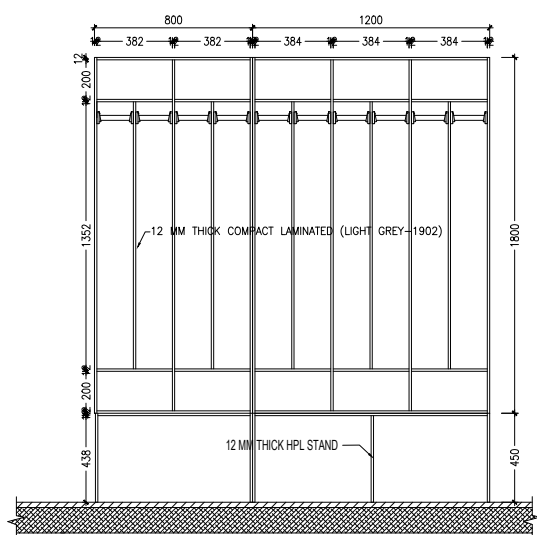

PLAN (Z TYPE LOCKER WITH HPL STAND)

Z TYPE LOCKER - SET OF 3 2-TIER = 3 NOS
 SET OF 2 2-TIER = 2 NOS
 (3 X 2) 3 = 18 LOCKERS
 (2 X 2) 2 = 8 LOCKERS
 TOTAL QTY = 26 LOCKERS

MALE TOILET

FEMALE TOILET

PLAN (Z TYPE LOCKER WITH STAND)

INTERNAL ELEVATION

FRONT ELEVATION

SIDE ELEVATION

SPOT DETAILS

DETAIL AT "C"

DETAIL AT "D"

DOOR CONCEALED HINGES

DIGITAL NUMBER LOCK